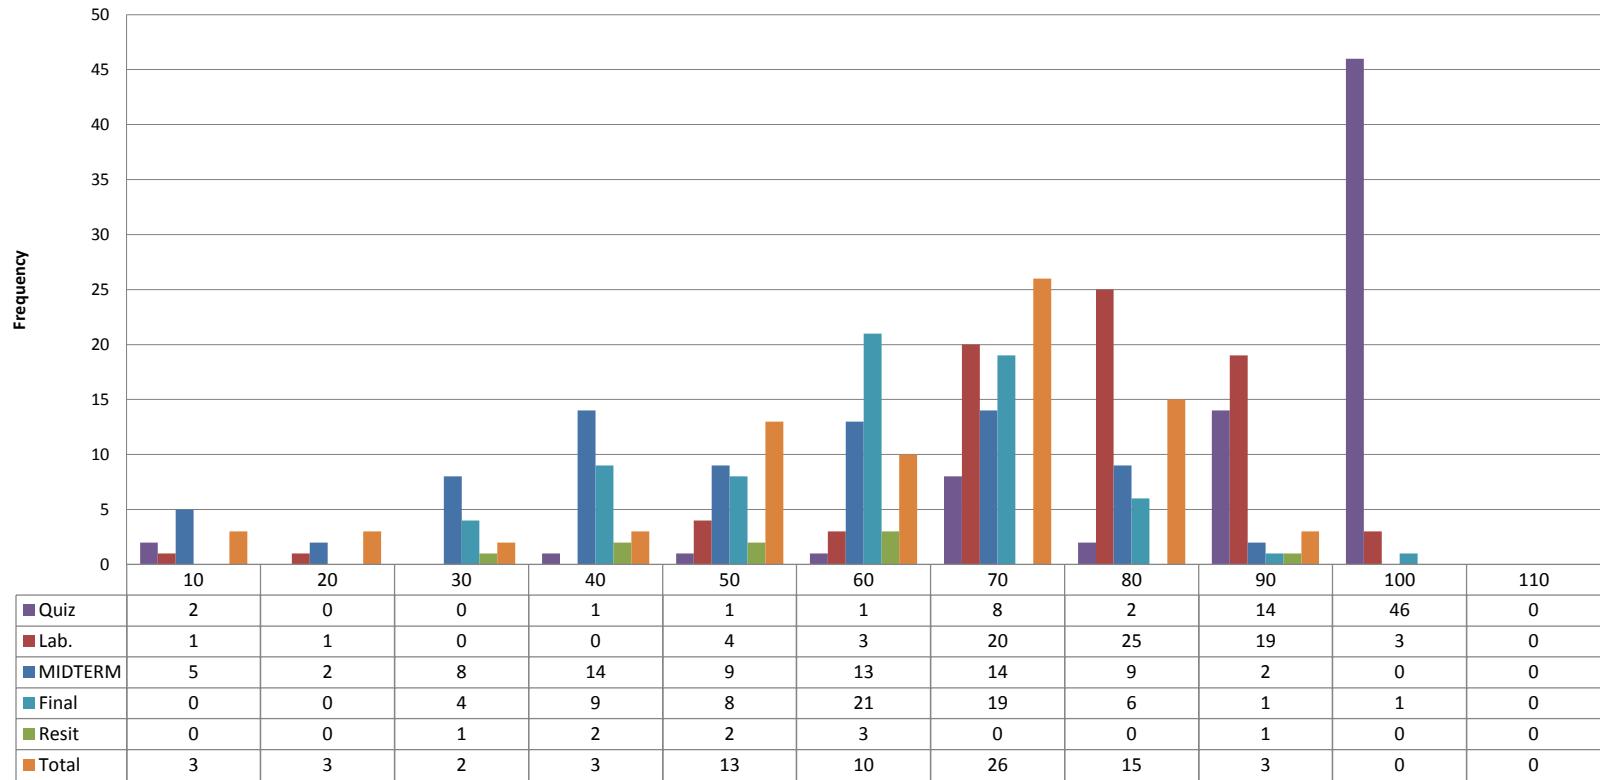

No	Öğrenci No	Total Grade	RESIT	FINAL	MIDTERM	Quiz Ch01	Quiz Ch02	Quiz Ch03	Quiz Ch04	Quiz Ch05	Quiz Ch06	Quiz Ch07	Quiz Ch08	Quiz Ch09	Quiz Ch10	Make-up Quiz1	Make-up Quiz2	Lab1	Lab2	Lab3	Lab4	Lab5	Lab Final	Lab Grade	Canvas Quiz Grade

Physics 102 Spring 2023-2024

Tuesday, June 25, 2024