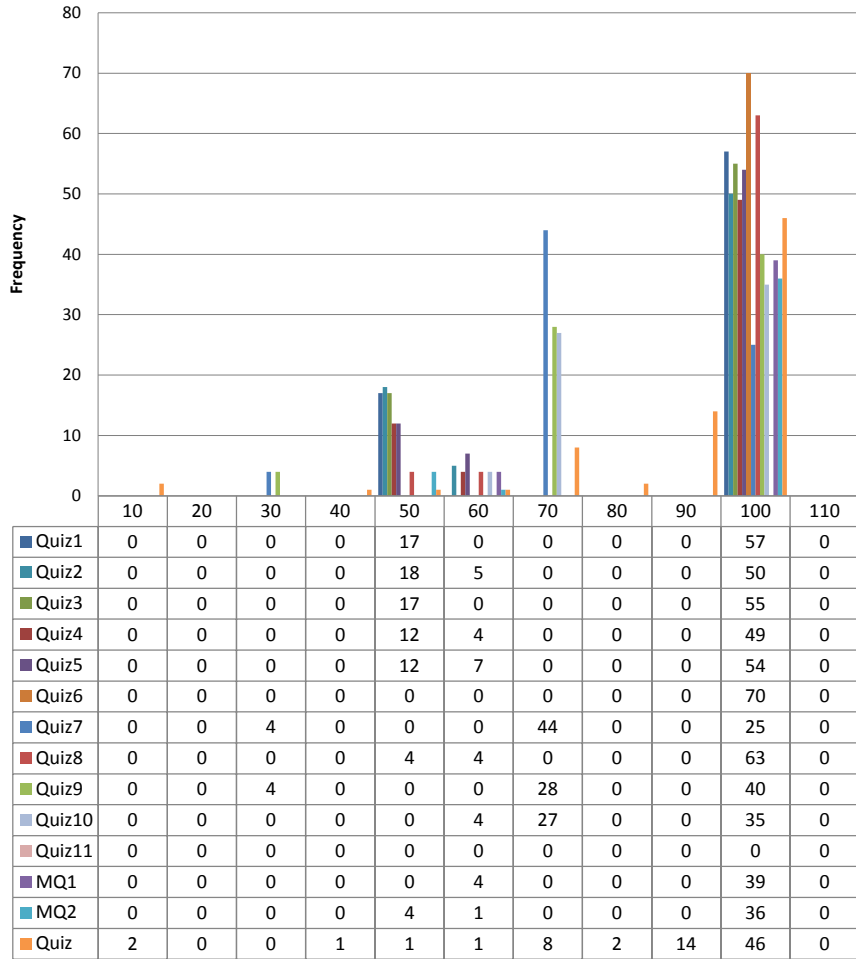

No	Öğrenci No	Total Grade	RESIT	FINAL	MIDTERM	Quiz Ch01	Quiz Ch02	Quiz Ch03	Quiz Ch04	Quiz Ch05	Quiz Ch06	Quiz Ch07	Quiz Ch08	Quiz Ch09	Quiz Ch10	Make-up Quiz1	Make-up Quiz2	Lab1	Lab2	Lab3	Lab4	Lab5	Lab Final	Lab Grade	Canvas Quiz Grade

Physics 102 Spring 2023-2024